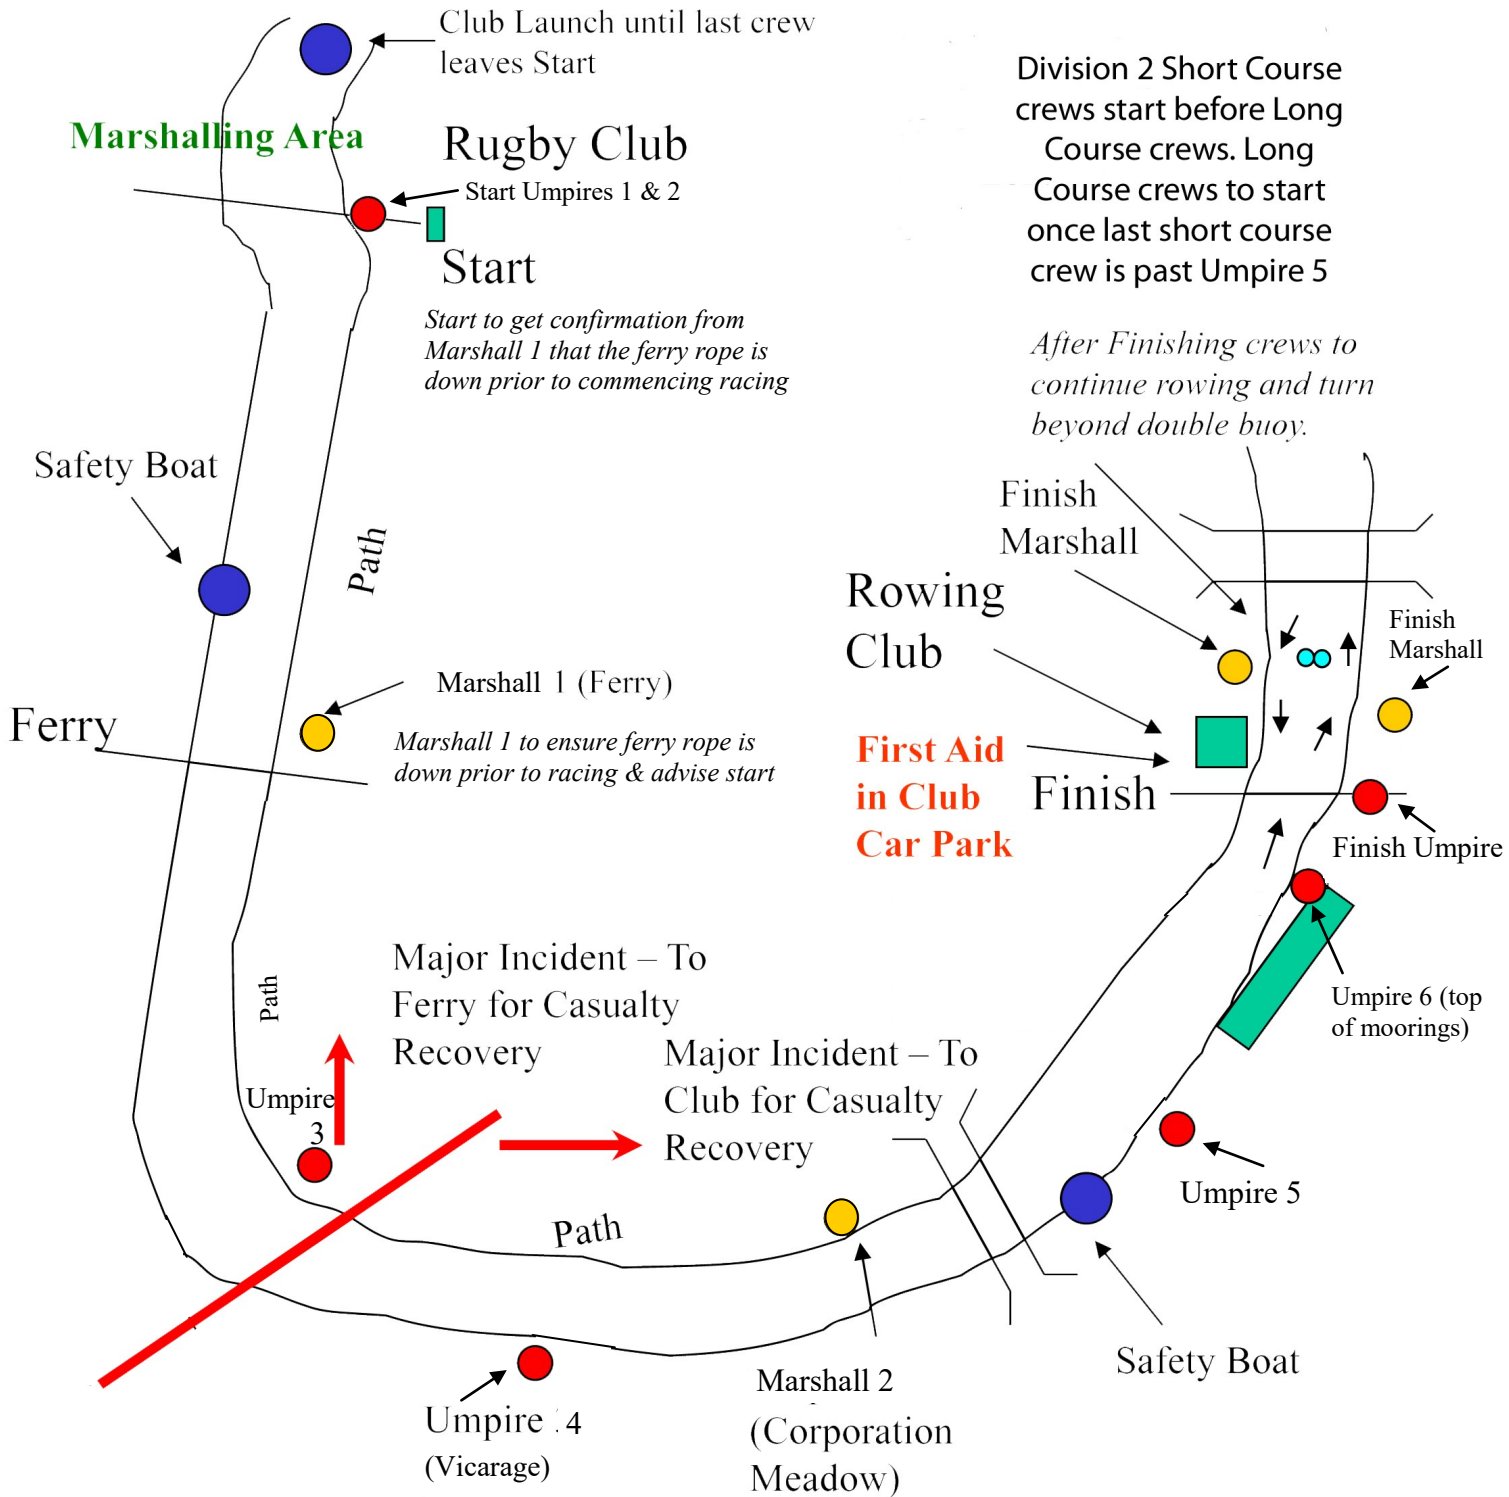

## Long Course – 1900m (approx.)

**Umpires and Marshals will, if necessary, steer crews to avoid collision and injury.**